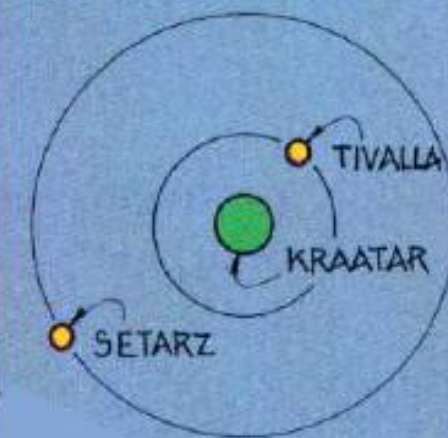

WELCOME

MAP K

1 HEX = 2324 km

MONORAIL

MAX SPEED 290 kph
8 HOURS PER HEX

- FLATLANDS
- DESERTS
- SEAS
- UPLANDS
- MOUNTAINS
- ICE CAPS

DIAGRAM TWO SATELLITES OF KRAATAR

Kraatar