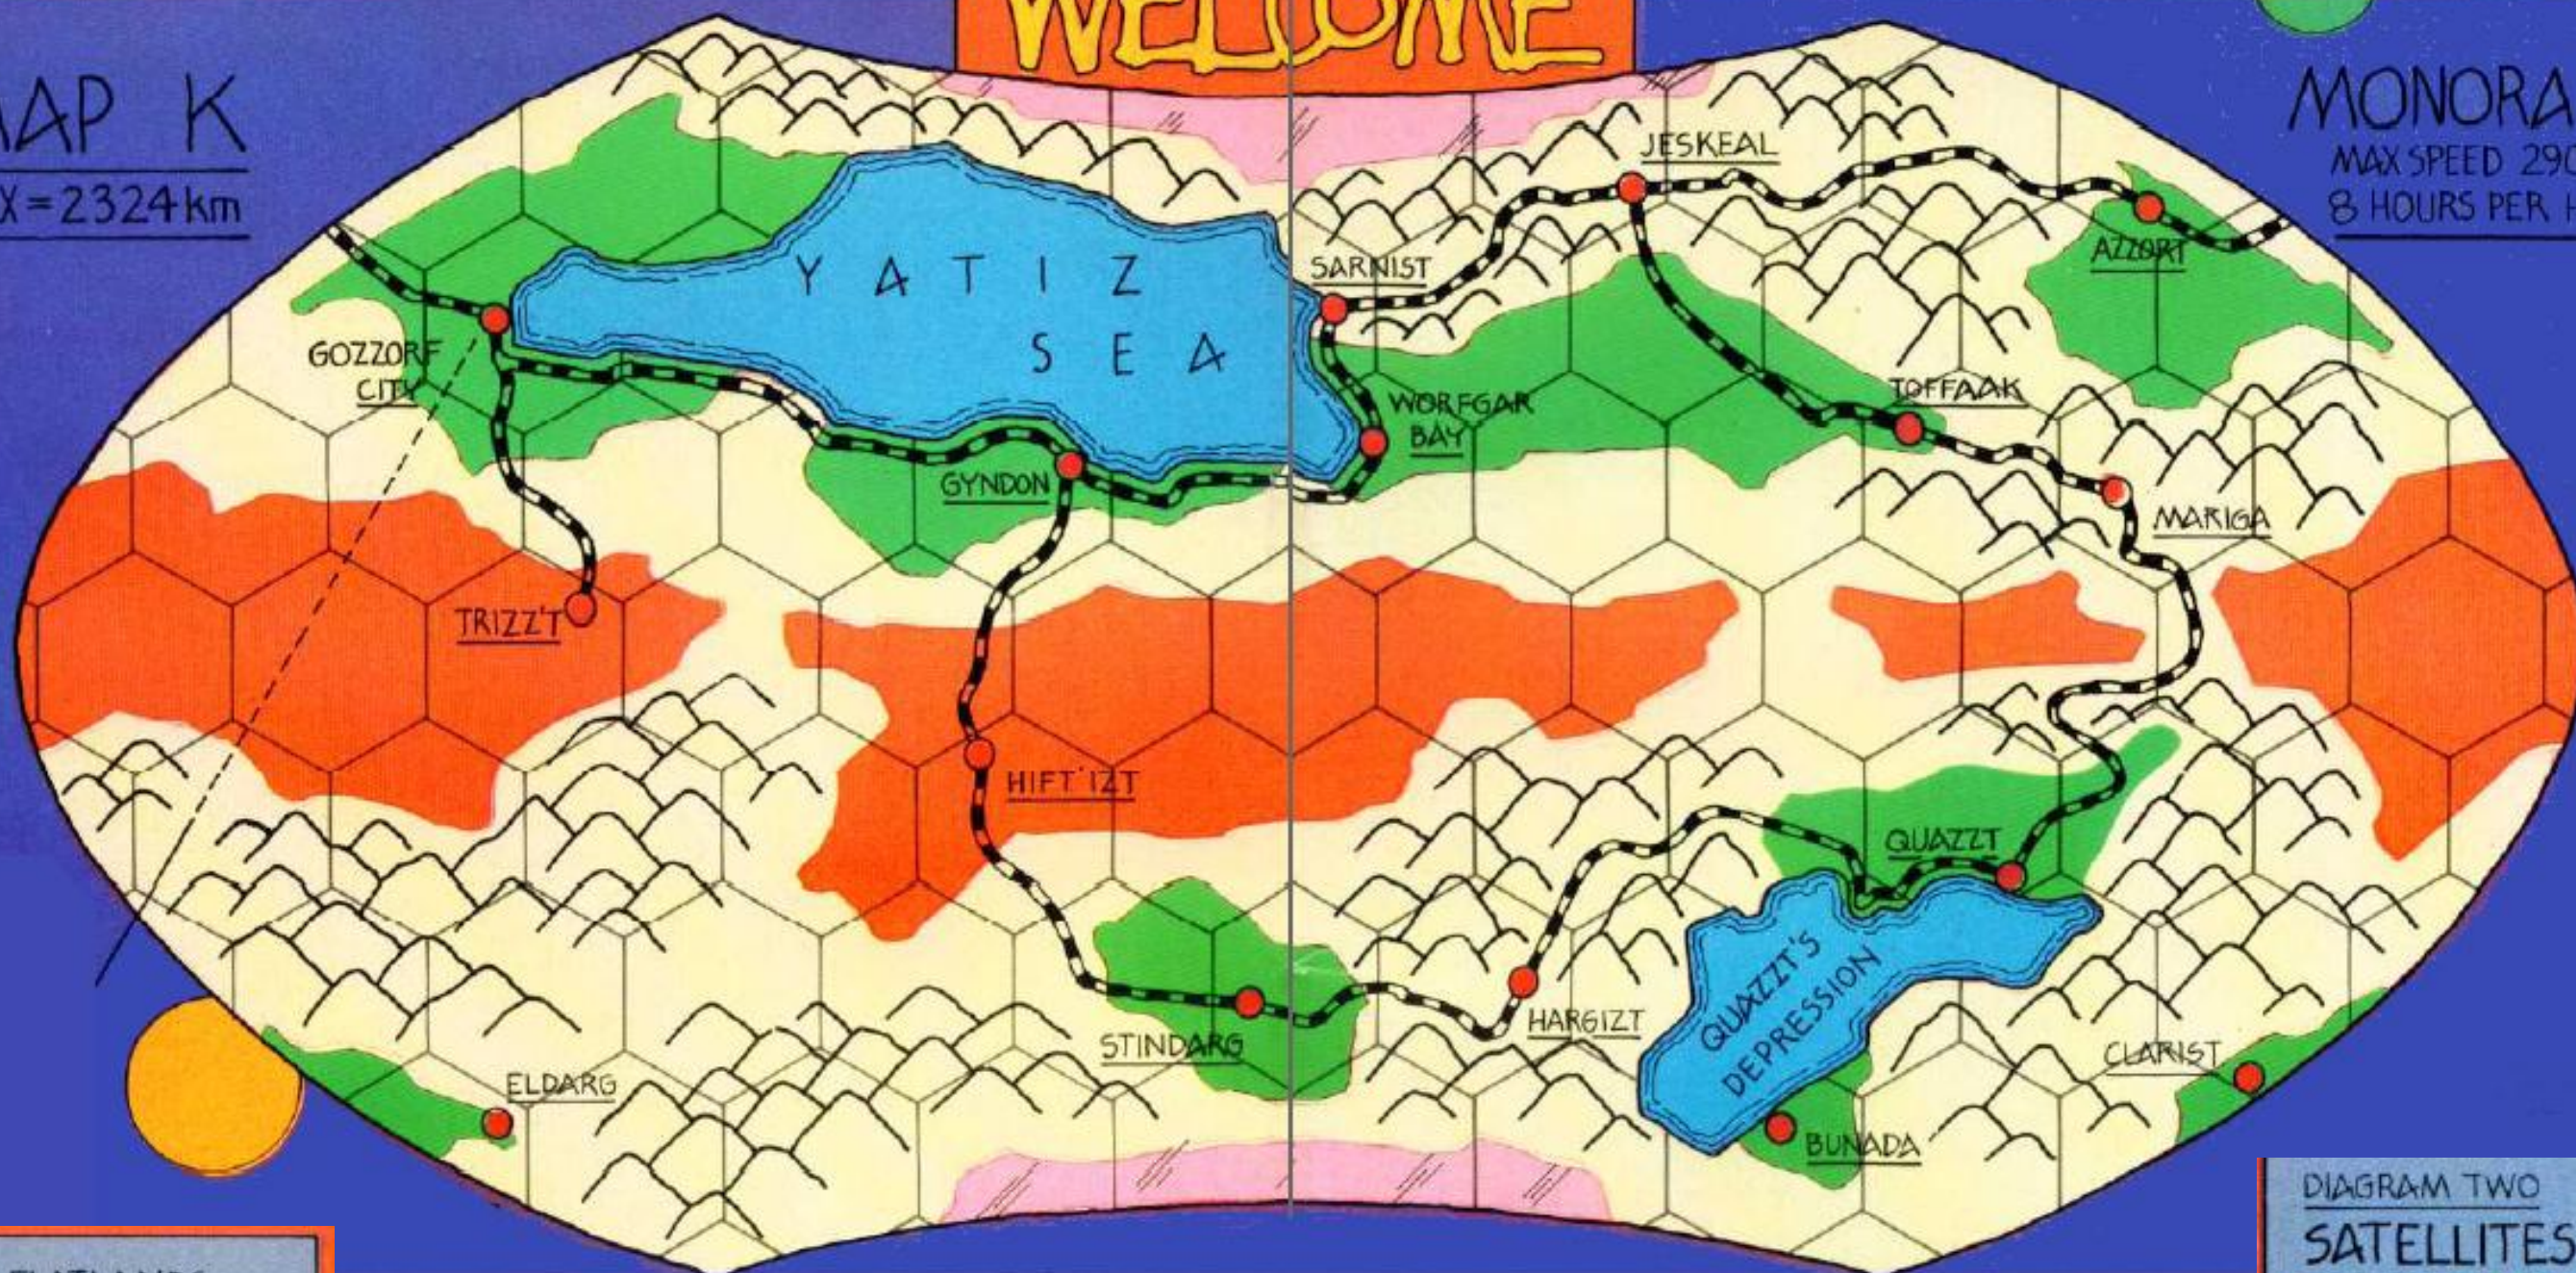

WELCOME

MAP K

1 HEX = 2324 km

MONORAIL

MAX SPEED 290 kph
8 HOURS PER HEX

- FLATLANDS
- DESERTS
- SEAS
- UPLANDS
- MOUNTAINS
- ICE CAPS

DIAGRAM TWO SATELLITES OF KRAATAR

Kraatar