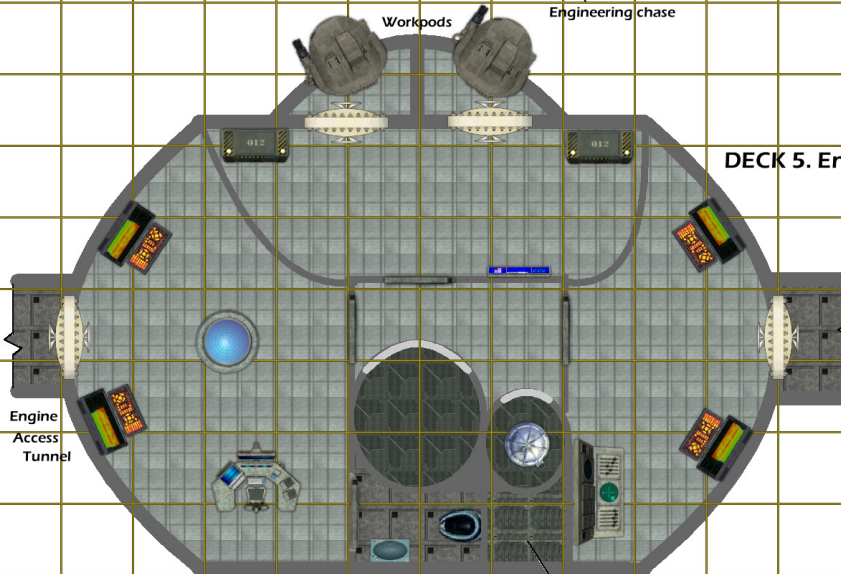

RESCUE SCOUT UPPER DECKS

DECK 1. Bridge

DECK 2. Crew Deck

DECK 3. Sick Bay

Main Hatch

Engineering chase

RESCUE SCOUT MID DECKS

DECK 4. Galley & Ship's Boat

Workpods

Engineering chase

DECK 5. Engineering

Engine Access Tunnel

Engine Access Tunnel

Engineering chase

RESCUE SCOUT LOWER DECK

6. Cargo Deck