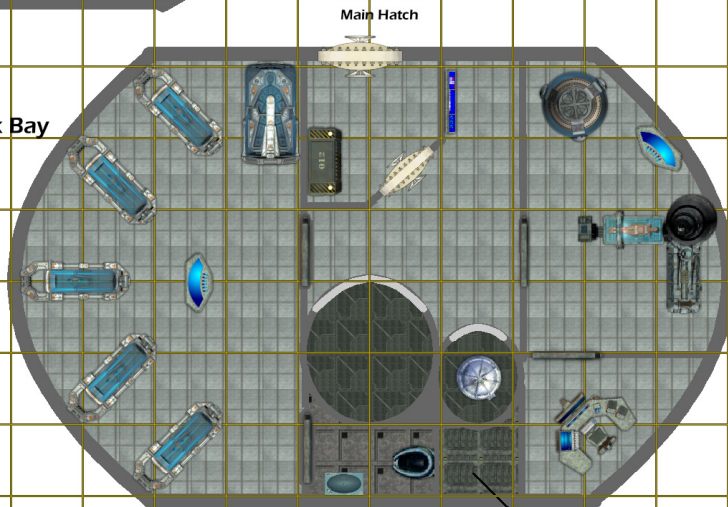

RESCUE SCOUT UPPER DECKS

DECK 1. Bridge

DECK 2. Crew Deck

DECK 3. Sick Bay

Main Hatch

Engineering chase

RESCUE SCOUT MID DECKS

DECK 4. Galley & Ship's Boat

Workpods

Engineering chase

DECK 5. Engineering

Engine Access Tunnel

Engine Access Tunnel

Engineering chase

RESCUE SCOUT LOWER DECK

6. Cargo Deck