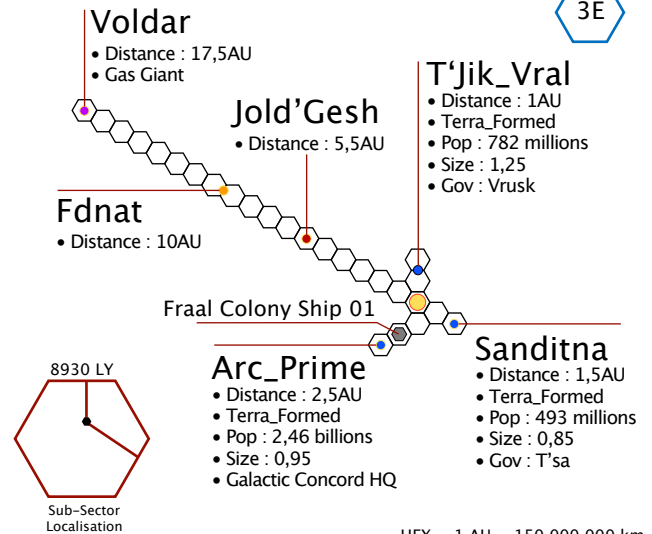

GC_Alpha System

Galactic Concord Core • Sub-Sector 3E

STAR SYSTEM