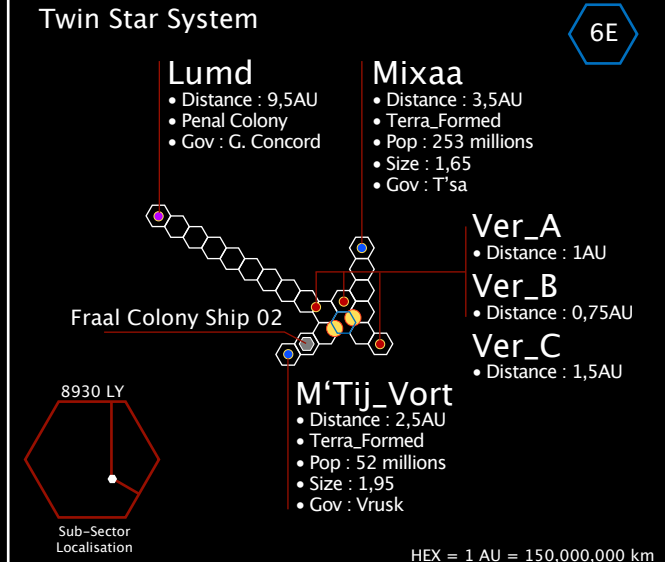

STAR SYSTEM

J'gir_Fss

- Distance : 24AU
- Mining Colony
- Gov : Vrusk

Afalar

- Distance : 14,5AU
- 3 planets (Af, Al, Ar)
- Magnetic Field

2Lx

- Distance : 1,5AU
- Terra_Formed
- Pop : 164 millions
- Size : 1,15
- Gov : Aleerin

1Lx

- Distance : 2AU
- Terra_Formed
- Pop : 358 millions
- Size : 1,35
- Gov : Aleerin

Fraal Colony Ship 03

GC_Tetra System

Galactic Concord Core • Sub-Sector 6E

STAR SYSTEM

Twin Star System

LumD

- Distance : 9,5AU
- Penal Colony
- Gov : G. Concord

Mixaa

- Distance : 3,5AU
- Terra_Formed
- Pop : 253 millions
- Size : 1,65
- Gov : T'sa

Fraal Colony Ship 02

Ver_A

- Distance : 1AU

Ver_B

- Distance : 0,75AU

Ver_C

- Distance : 1,5AU

M'Tij_Vort

- Distance : 2,5AU
- Terra_Formed
- Pop : 52 millions
- Size : 1,95
- Gov : Vrusk

The Galactic Concord Core has three star systems each containing colonized planets. These planets were all terra_formed to create a central exchange/trade area in the Carina-Sagittarius arm of the galaxy. All races have free access to these systems and planets. The Fraals, strong defenders of inter racial relations, use their heavily armed colony ships to police the Galactic Concord Core.