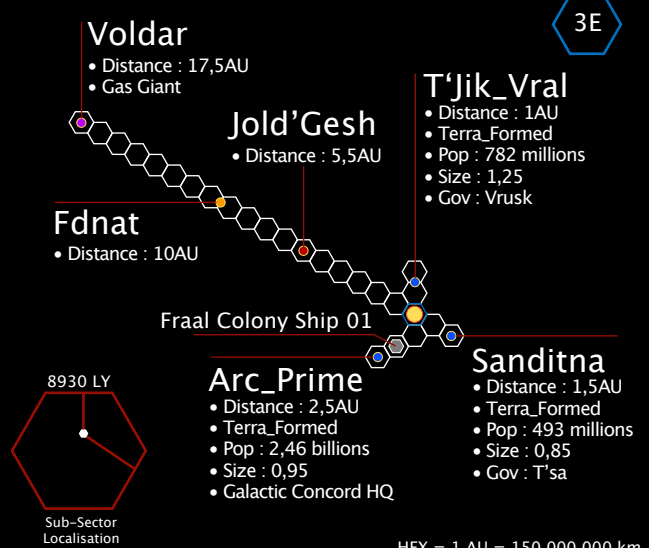

Galactic Concord Core

(Fraal Protectorate)

STAR SYSTEMS

SECTOR MAP

GC_Alpha System

Galactic Concord Core • Sub-Sector 3E

STAR SYSTEM

Voldar

- Distance : 17,5AU
- Gas Giant

Jold'Gesh

- Distance : 5,5AU

Fdnat

- Distance : 10AU

Fraal Colony Ship 01

Arc_Prime

- Distance : 2,5AU
- Terra_Formed
- Pop : 2,46 billions
- Size : 0,95
- Galactic Concord HQ

STAR SYSTEM

J'gir_Fss

- Distance : 24AU
- Mining Colony
- Gov : Vrusk

Afalar

- Distance : 14,5AU
- 3 planets (Af, Al, Ar)
- Magnetic Field

2Lx

- Distance : 1,5AU
- Terra_Formed
- Pop : 164 millions
- Size : 1,15
- Gov : Aleerin

1Lx

- Distance : 2AU
- Terra_Formed
- Pop : 358 millions
- Size : 1,35
- Gov : Aleerin

Fraal Colony Ship 03

GC_Tetra System

Galactic Concord Core • Sub-Sector 6E

STAR SYSTEM

Twin Star System

LumD