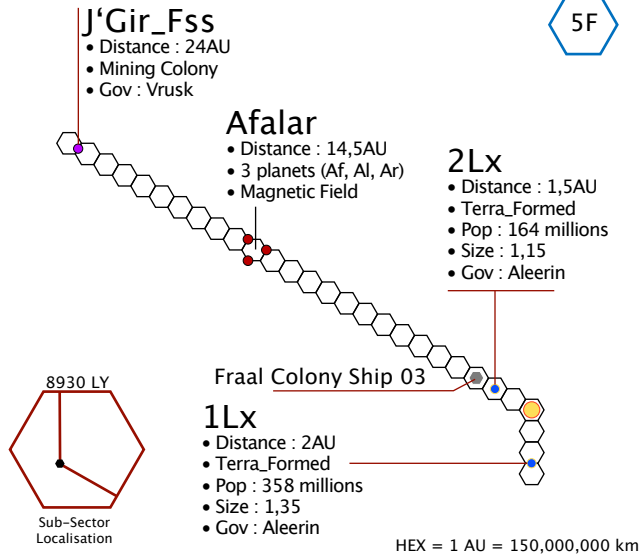

GC_Beta System

Galactic Concord Core • Sub-Sector 5F

STAR SYSTEM