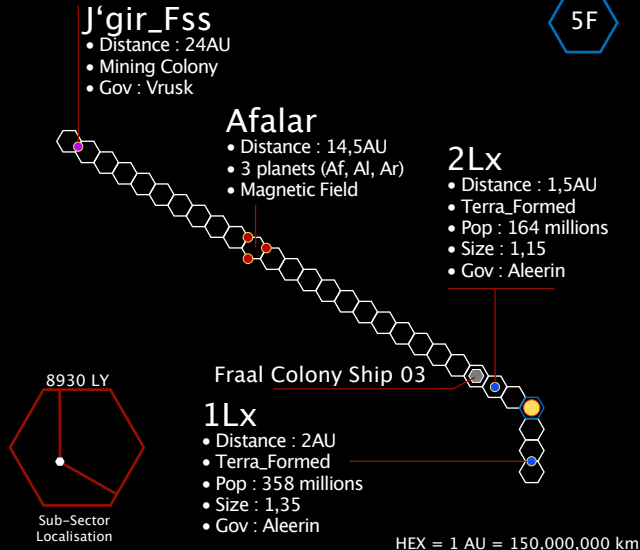

- Distance : 17,5AU
- Gas Giant

Jold'Gesh

- Distance : 5,5AU

Fdnat

- Distance : 10AU

Fraal Colony Ship 01

Arc_Prime

- Distance : 2,5AU
- Terra_Formed
- Pop : 2,46 billions
- Size : 0,95
- Galactic Concord HQ

T'Jik_Vral

- Distance : 1AU
- Terra_Formed
- Pop : 782 millions
- Size : 1,25
- Gov : Vrusk

Sanditna

- Distance : 1,5AU
- Terra_Formed
- Pop : 493 millions
- Size : 0,85
- Gov : T'sa

GC_Beta System

Galactic Concord Core • Sub-Sector 5F

STAR SYSTEM

J'gir_Fss

- Distance : 24AU
- Mining Colony
- Gov : Vrusk

Afalar

- Distance : 14,5AU
- 3 planets (Af, Al, Ar)
- Magnetic Field

2Lx

- Distance : 1,5AU
- Terra_Formed
- Pop : 164 millions
- Size : 1,15
- Gov : Aleerin

1Lx

- Distance : 2AU
- Terra_Formed
- Pop : 358 millions
- Size : 1,35
- Gov : Aleerin

Fraal Colony Ship 03

GC_Tetra System

Galactic Concord Core • Sub-Sector 6E

STAR SYSTEM

Twin Star System

LumD