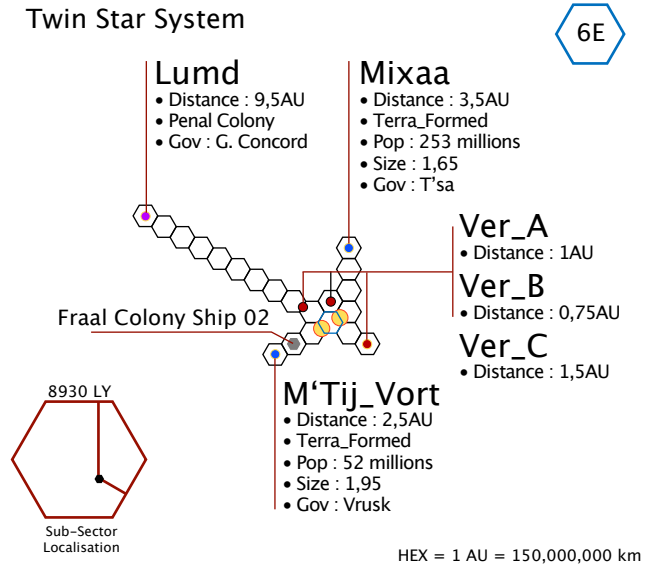

STAR SYSTEM

J'gir_Fss

- Distance : 24AU
- Mining Colony
- Gov : Vrusk

Afalar

- Distance : 14,5AU
- 3 planets (Af, Al, Ar)
- Magnetic Field

2Lx

- Distance : 1,5AU
- Terra_Formed
- Pop : 164 millions
- Size : 1,15
- Gov : Aleerin

1Lx

- Distance : 2AU
- Terra_Formed
- Pop : 358 millions
- Size : 1,35
- Gov : Aleerin

Fraal Colony Ship 03

GC_Tetra System

Galactic Concord Core • Sub-Sector 6E

STAR SYSTEM

Twin Star System

LumD

- Distance : 9,5AU
- Penal Colony
- Gov : G. Concord

Mixaa

- Distance : 3,5AU
- Terra_Formed
- Pop : 253 millions
- Size : 1,65
- Gov : T'sa

Fraal Colony Ship 02

Ver_A

- Distance : 1AU

Ver_B

- Distance : 0,75AU

Galactic Concord Core • Sub-Sector 5F

STAR SYSTEM

GC_Tetra System

Galactic Concord Core • Sub-Sector 6E

STAR SYSTEM

The Galactic Concord Core has three star systems each containing colonized planets. These planets were all terra_formed to create a central exchange/trade area in the Carina-Sagittarius arm of the galaxy. All races have free access to these systems and planets. The Fraals, strong defenders of inter racial relations, use their heavily armed colony ships to police the Galactic Concord Core.